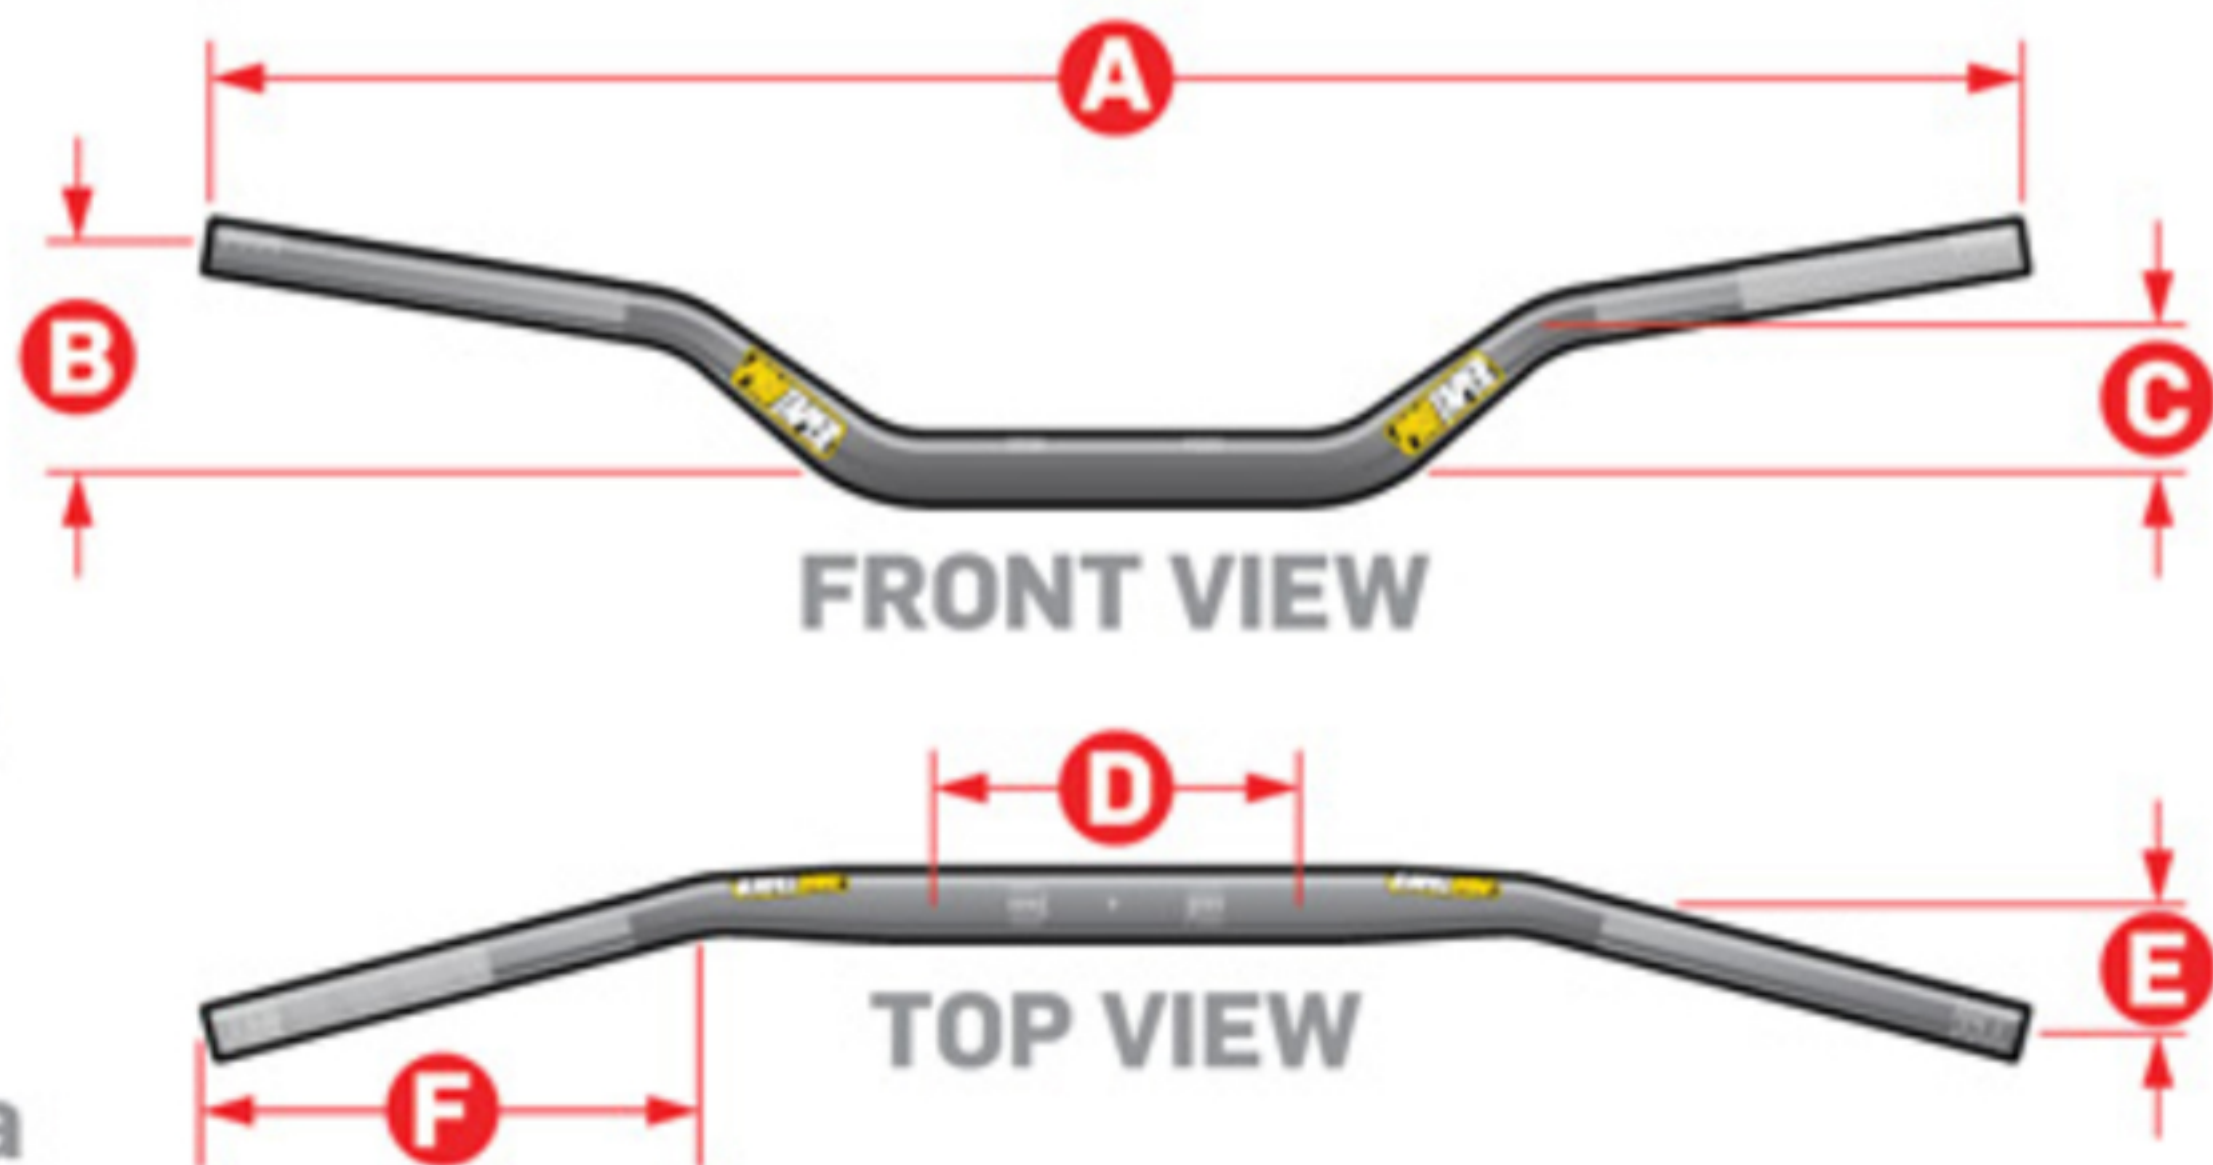

A Width

B Height

C Rise

D Clamp Area

E Sweep

F Control Area

All dimensions are shown in millimeters (1in = 25.4mm)