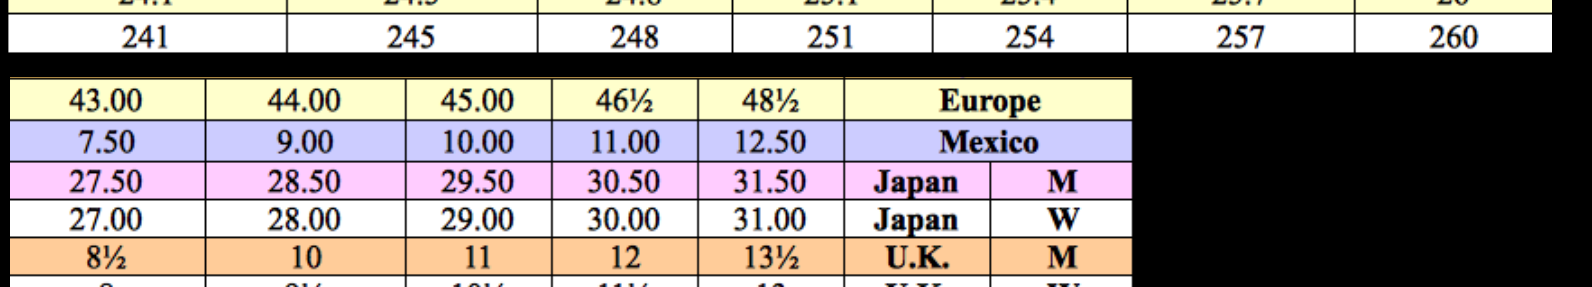

HOW TO MEASURE HELMET SIZE

MEN, WOMEN AND YOUTH
MEASURE THE LARGEST CIRCUMFERENCE OF HEAD; USUALLY JUST ABOVE EARS AND 1 INCH ABOVE EYEBROWS