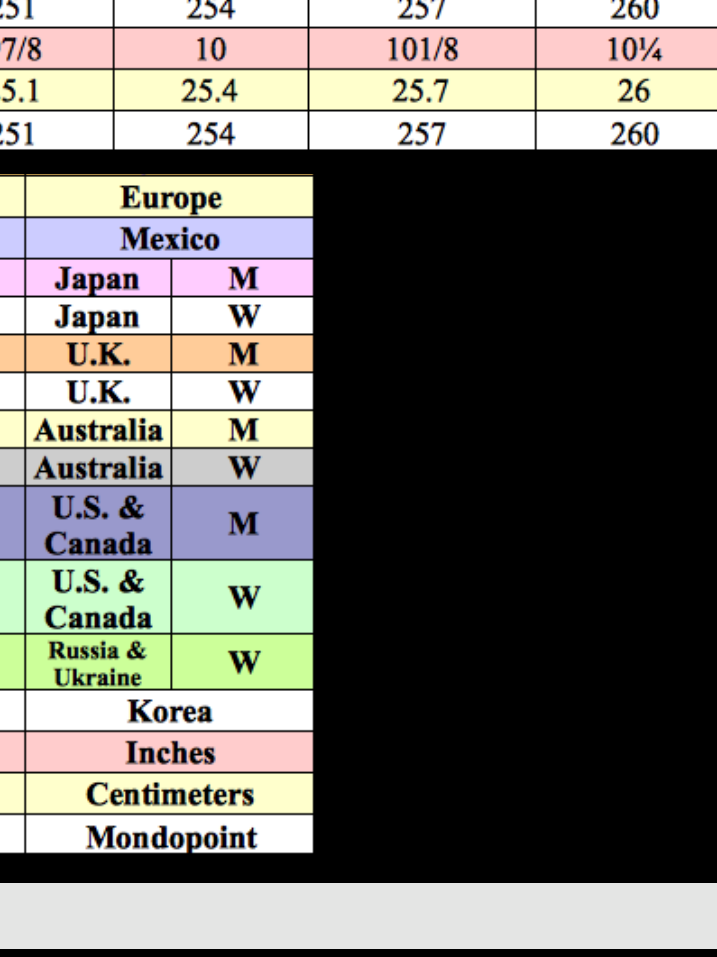

37½	38.00	38½	39.00	40.00	41.00	42.00
	4.50	5.00	5.50	6.00	6.50	7.00
23.50	24.00	24.50	25.00	25.50	26.00	26.50
23.00	23.50	24.00	24.50	25.00	25.50	26.00
5	5½	6	6½	7	7½	8
4½	5	5½	6	6½	7	7½
5	5½	6	6½	7	7½	8
5½	6	6½	7	7½	8	8½
5½	6	6½	7	7½	8	8½
7	7½	8	8½	9	9½	10
	36		37		38	
241	245	248	251	254	257	260
9½	9 5/8	9¾	9 7/8	10	10 1/8	10¼
24.1	24.5	24.8	25.1	25.4	25.7	26
241	245	248	251	254	257	260

43.00	44.00	45.00	46½	48½	Europe
7.50	9.00	10.00	11.00	12.50	Mexico
27.50	28.50	29.50	30.50	31.50	Japan M
27.00	28.00	29.00	30.00	31.00	Japan W
8½	10	11	12	13½	U.K. M
8	9½	10½	11½	13	U.K. W
8½	10	11	12	13½	Australia M
9	10½	11½	12½	14	Australia W
9	10½	11½	12½	14	U.S. & Canada M
10.5	12	13	14	15.5	U.S. & Canada W
39					Russia & Ukraine W
267	273	279	286	292	Korea
10½	10¾	11	11¼	11½	Inches
26.7	27.3	27.9	28.6	29.2	Centimeters
267	273	279	286	292	Mondopoint

Head:
Measure circumference of head just above top of ears, and 1" above eyebrows.
Chest:
Measure under arms around the fullest part of the chest. Be sure to keep tape level across back and comfortably loose.
Waist:
Measure around natural waist with a loose tape.
Inseam:
Without shoes; measure on inside of leg, from crotch to the floor.
Hip / Seat:
Place the measuring tape around the body at the fullest part of the lower hip, feet together.
Sleeve:
With your arm fully extended, measure from the center back of neck at spine to the wrist bone.